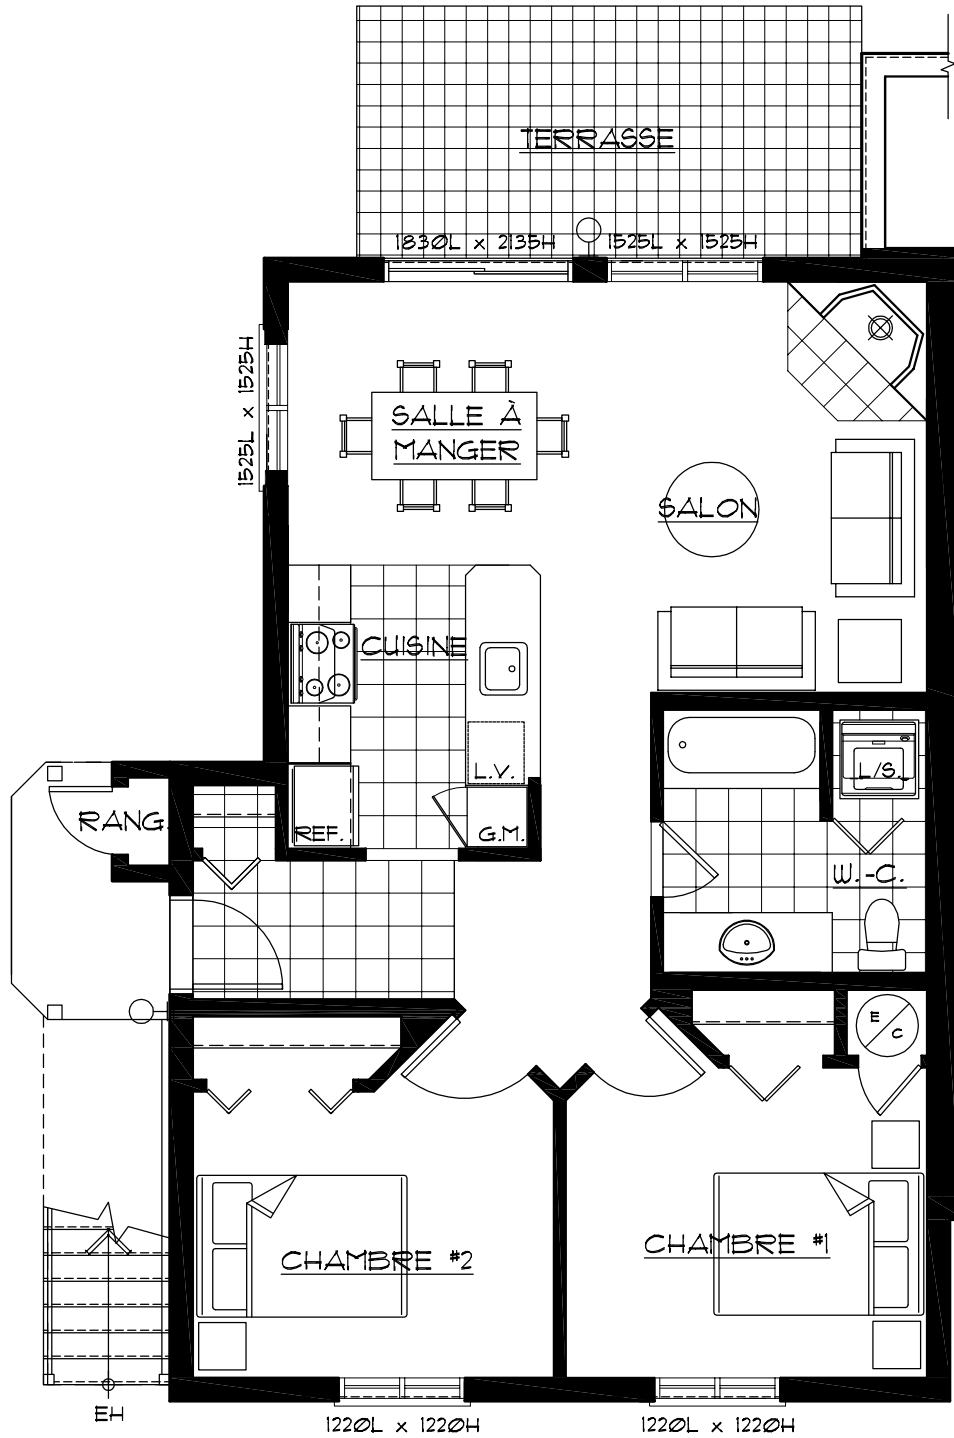

OASIS

UNITÉ/UNIT = 79m² (850.3p²)

PIECE/ ROOM	DIMENSIONS
CHAMBRE- BEDROOM # 1	11'-4" X 10'-0"
CHAMBRE- BEDROOM # 2	11'-4" X 9'-3"
CUISINE- KITCHEN	8'-0" X 9'-4"
SALLE À MANGER-DINING ROOM	8'-0" X 9'-0"
SALON-LIVING ROOM	12'-3" X 13'-6"

*DIMENSIONS APPROXIMATIVES POUVANT DIFFÉRER. / DIMENSIONS ARE APPROXIMATE AND SUBJECT TO CHANGE.

**REZ-DE-CHAUSSÉE
GROUND FLOOR**

**UNITÉ COIN GAUCHE
LEFT CORNER UNIT**