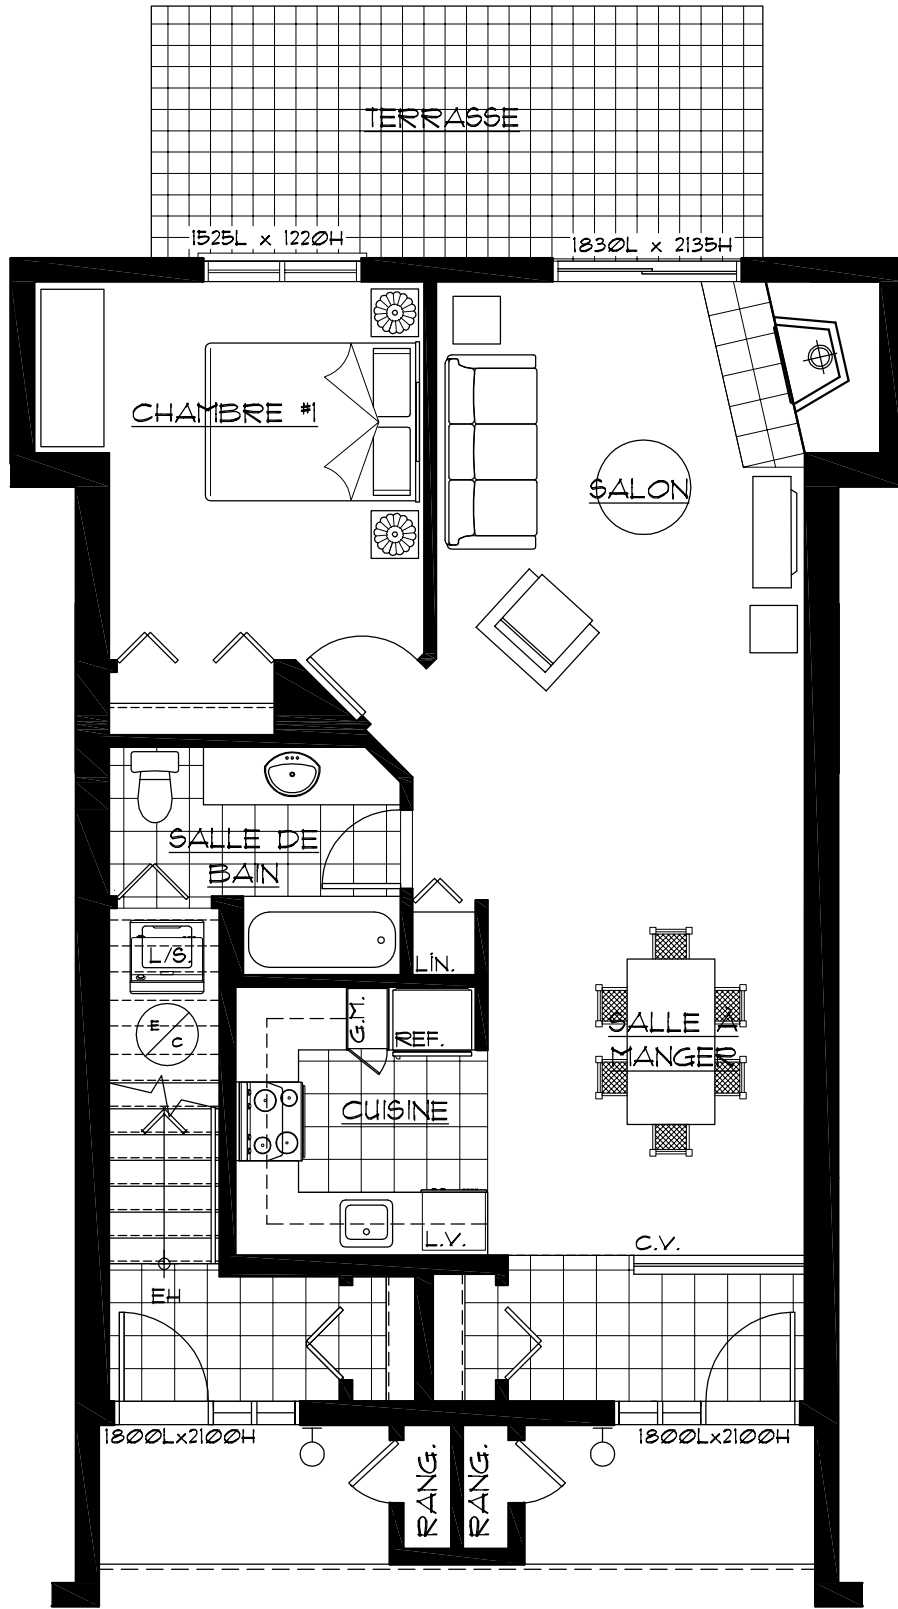

OASIS

UNITÉ/UNIT = 75.5m² (812.7p²)

PIECE/ ROOM	DIMENSIONS
CHAMBRE - BEDROOM # 1	10'-0" x 12'-0"
CUISINE - KITCHEN	8'-0" x 8'-6"
SALLE À MANGER - DINING ROOM	10'-3" x 11'-3"
SALON - LIVING ROOM	11'-8" x 12'-0"

*DIMENSIONS APPROXIMATIVES POUVANT DIFFÉRER. / DIMENSIONS ARE APPROXIMATE AND SUBJECT TO CHANGE.

REZ-DE-CHAUSSÉE
GROUND FLOOR

UNITÉ CENTRALE
CENTRAL UNIT