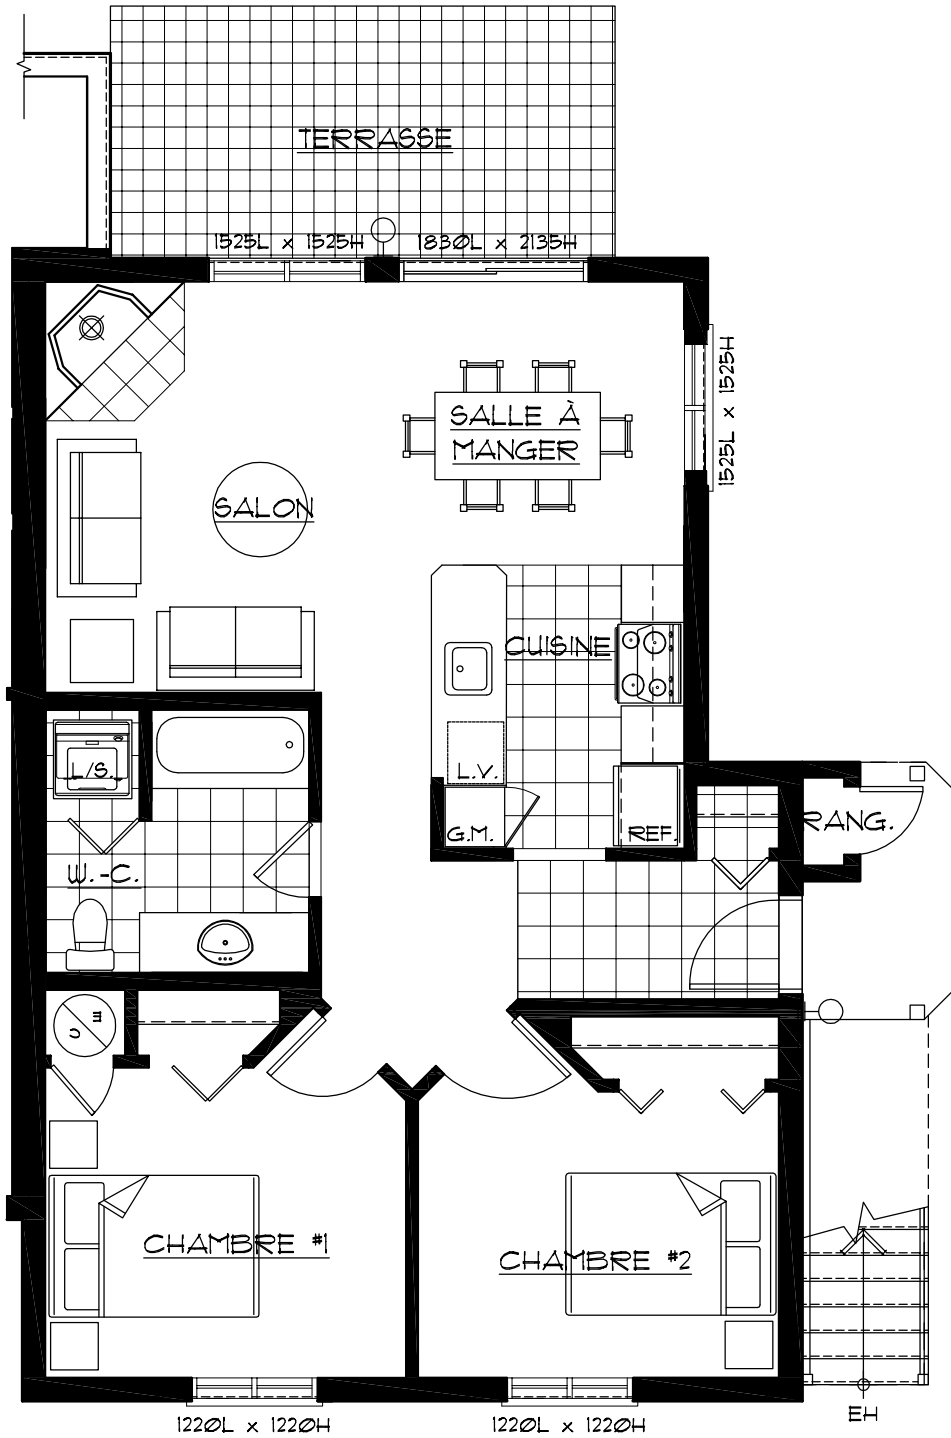

OASIS

UNITÉ/UNIT = 79m² (850.3pi²)

DIMENSIONS	PIECE/ ROOM
11'-4" x 10'-0"	CHAMBRE- BEDROOM # 1
11'-4" x 9'-3"	CHAMBRE- BEDROOM # 2
8'-0" x 9'-4"	CUISINE- KITCHEN
8'-0" x 9'-0"	SALLE À MANGER-DINING ROOM
12'-3" x 13'-6"	SALON-LIVING ROOM

*DIMENSIONS APPROXIMATIVES POUVANT DIFFÉRER. / DIMENSIONS ARE APPROXIMATE AND SUBJECT TO CHANGE.

REZ-DE-CHAUSSÉE
GROUND FLOOR

UNITÉ COIN DROIT
RIGHT CORNER UNIT