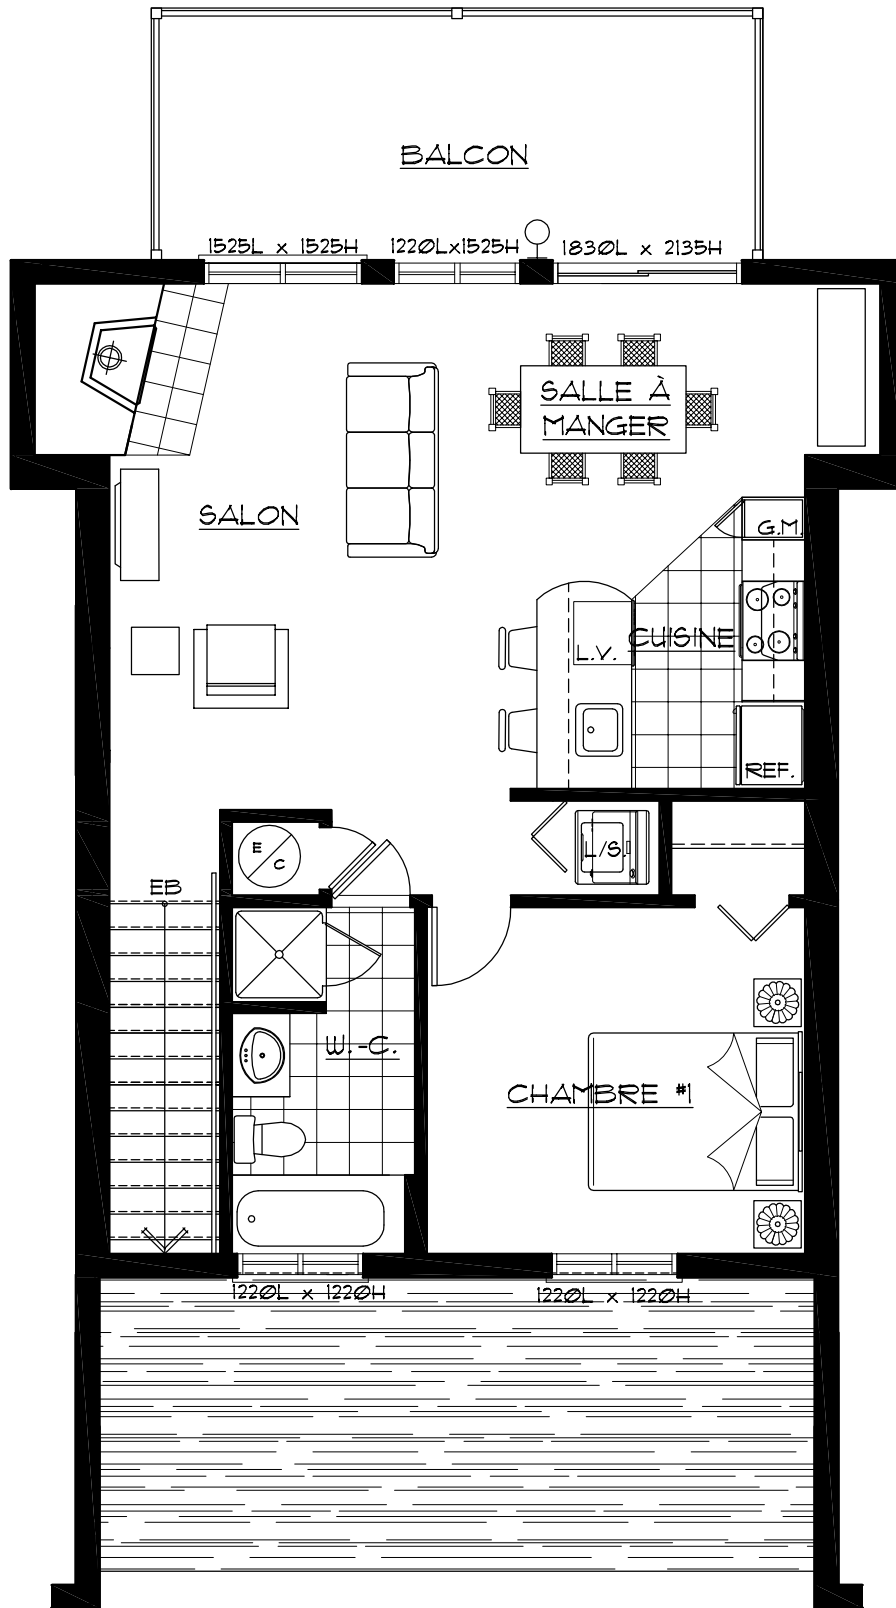

# OASIS

UNITÉ/UNIT = 76.6m<sup>2</sup> (824.5pi<sup>2</sup>)

PIECE/ ROOM	DIMENSIONS
CHAMBRE- BEDROOM * 1	12'-0" x 11'-0"
CUISINE- KITCHEN	8'-6" x 9'-3"
SALLE À MANGER-DINING ROOM	11'-8" x 6'-9"
SALON-LIVING ROOM	10'-6" x 13'-5"

**ÉTAGE**  
UPPER FLOOR

**UNITÉ CENTRALE**  
CENTRAL UNIT